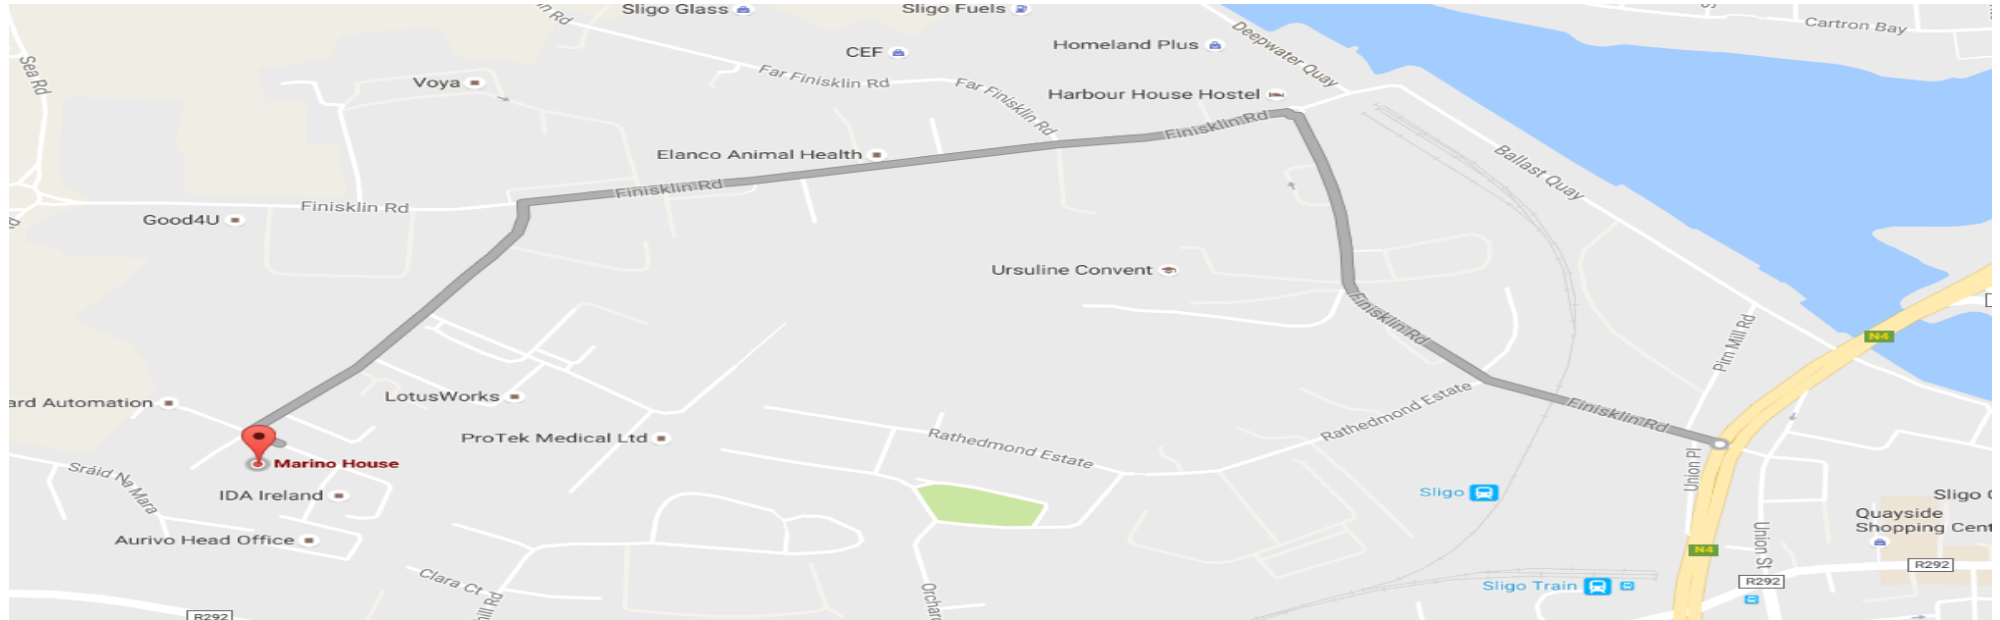

WRC Sligo Office

Directions to the WRC Sligo Office, Marino House, Finisklin Business Park, Sligo

On arriving in Sligo town from the N4, look for signs for **Finisklin Business Park**. Following these signs and turning off the N4 you should pass underneath a railway bridge, pass the Ursuline Convent School and at the roundabout in front of the Harbour House Hostel, take the first exit and continue into the Business Park. On arrival into the Park, please follow the small grey signs to the IDA Ireland Sligo Office. Marino House is situated on a Junction following the entrance to the RTE Northwest region studios. Marino house is situated on the same road as the IDA Ireland Sligo Office. The office is 1.7km from the N4 (approximately a 4 minute drive) or a 27 minute walk from the Sligo Bus/Train station.